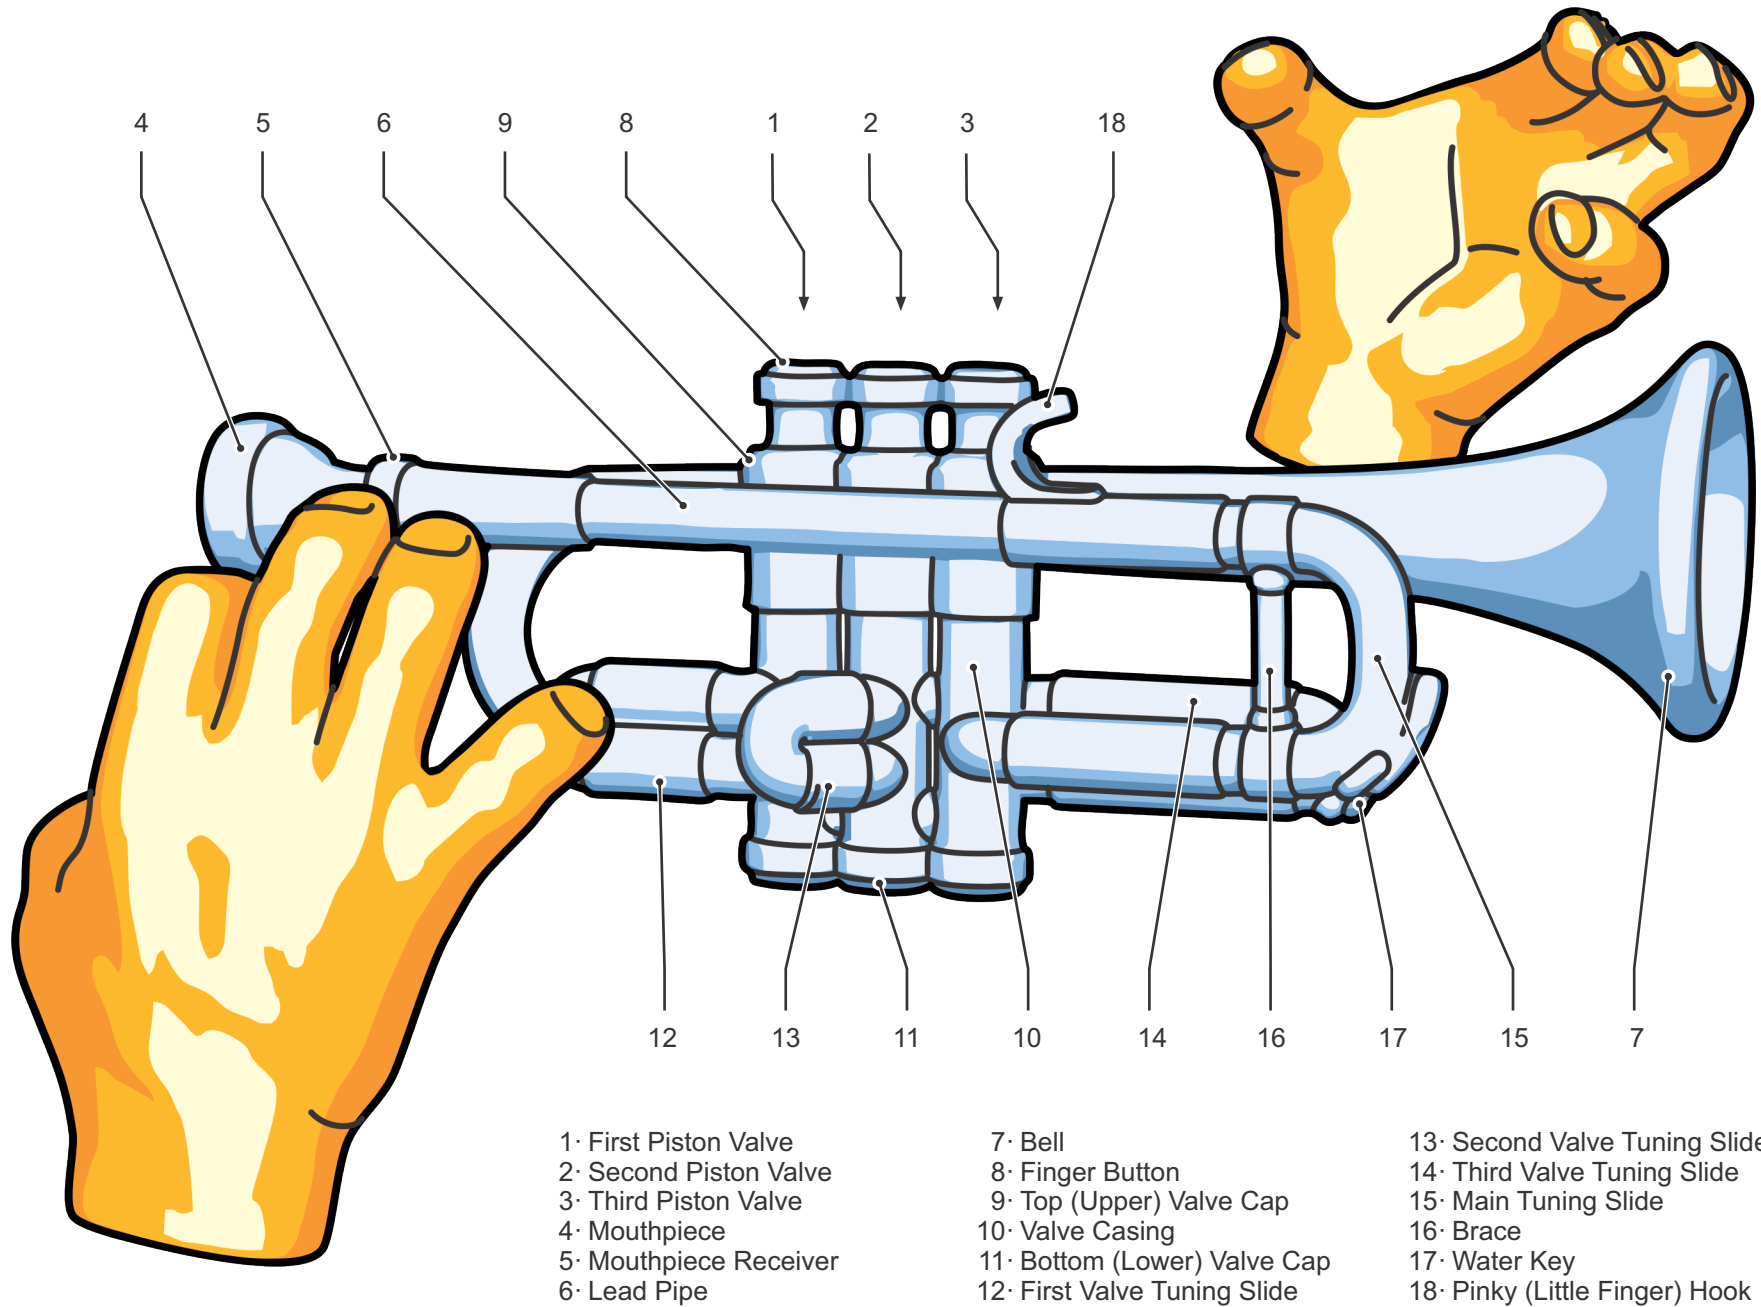

Parts of the Trumpet

- 1· First Piston Valve
- 2· Second Piston Valve
- 3· Third Piston Valve
- 4· Mouthpiece
- 5· Mouthpiece Receiver
- 6· Lead Pipe

- 7· Bell
- 8· Finger Button
- 9· Top (Upper) Valve Cap
- 10· Valve Casing
- 11· Bottom (Lower) Valve Cap
- 12· First Valve Tuning Slide

- 13· Second Valve Tuning Slide
- 14· Third Valve Tuning Slide
- 15· Main Tuning Slide
- 16· Brace
- 17· Water Key
- 18· Pinky (Little Finger) Hook