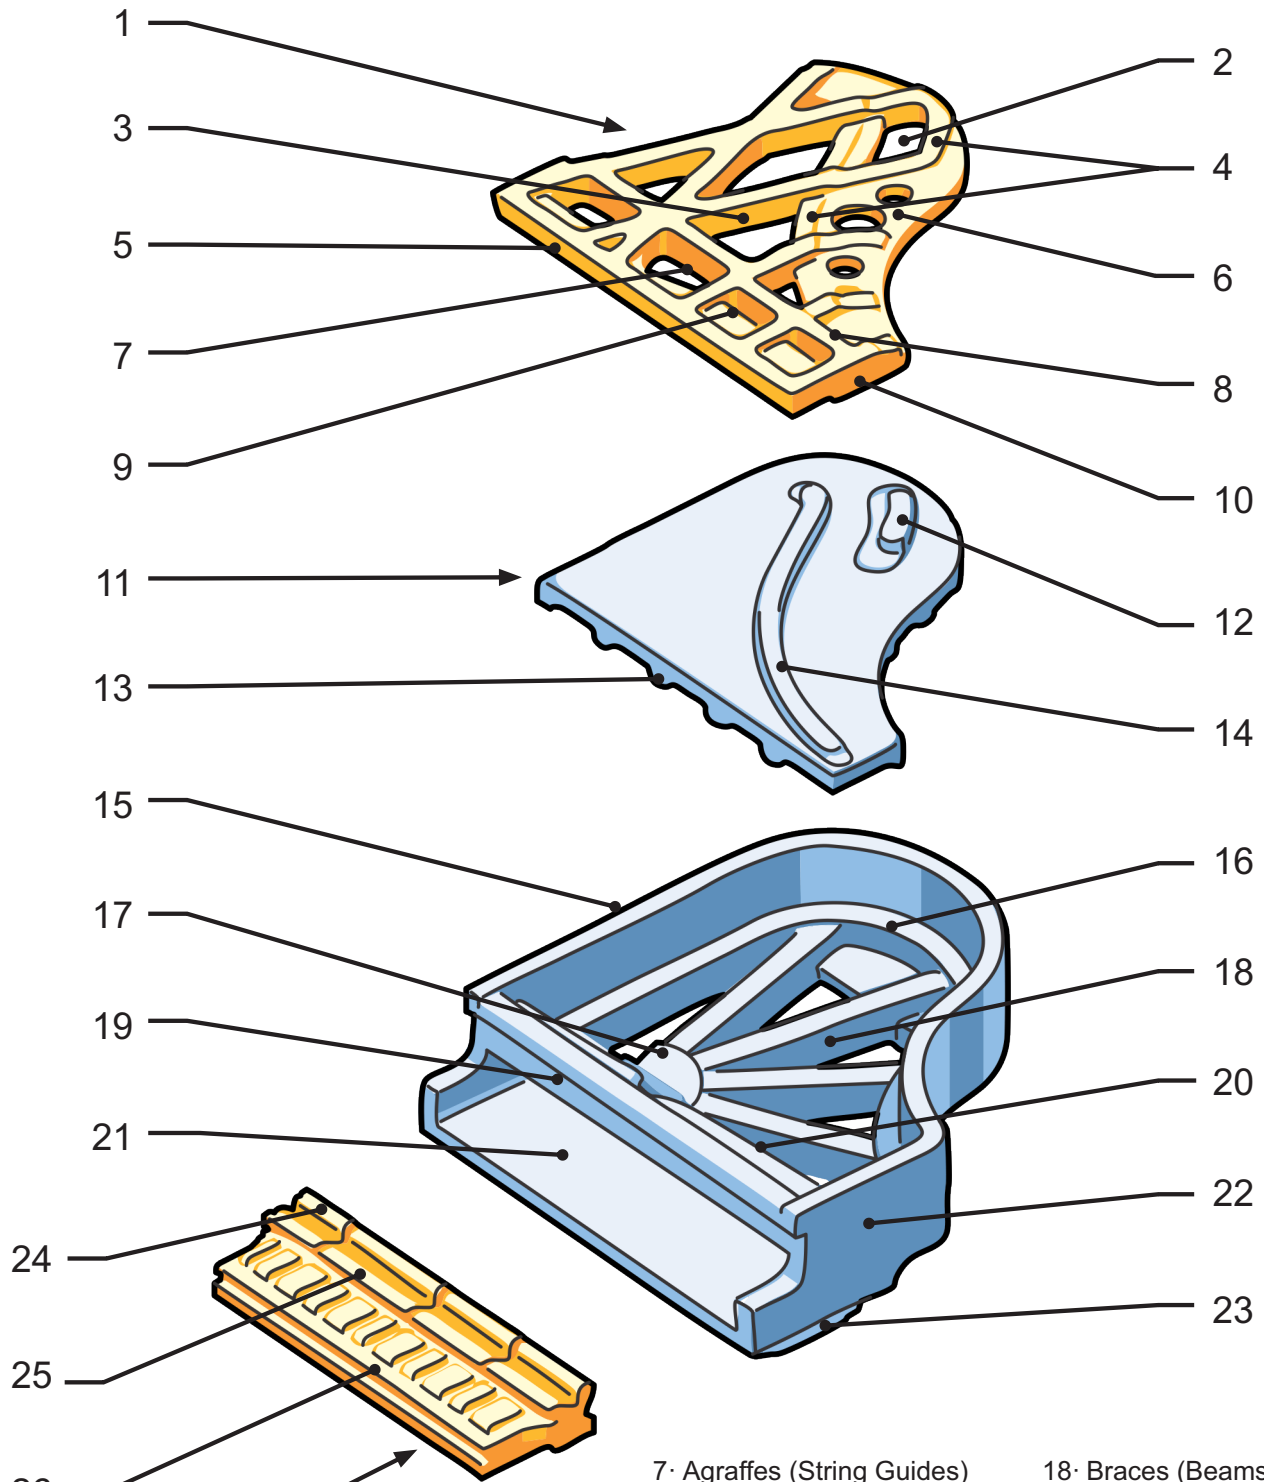

Parts of the Grand Piano (Pianoforte)

- 1· Cast Iron Plate (Frame)
- 2· Bass Registry Hole
- 3· Stress Bars
- 4· Hitch Pins
- 5· Front Flange
- 6· Web

- 7· Agraffes (String Guides)
- 8· Capo D'astro Bar
- 9· Pin Block Web Space
- 10· Treble End Bar
- 11· Soundboard
- 12· Bass (Short) Bridge
- 13· Ribs (Belly Bars)
- 14· Treble (Long) Bridge
- 15· Rim (Case)
- 16· Inner Rim
- 17· Tone Collector

- 18· Braces (Beams)
- 19· Front Board
- 20· Pin-Block
- 21· Keybed
- 22· Treble Side Panel
- 23· Legs (shown shortened)
- 24· Hammers
- 25· Action
- 26· Keys
- 27· Keyframe