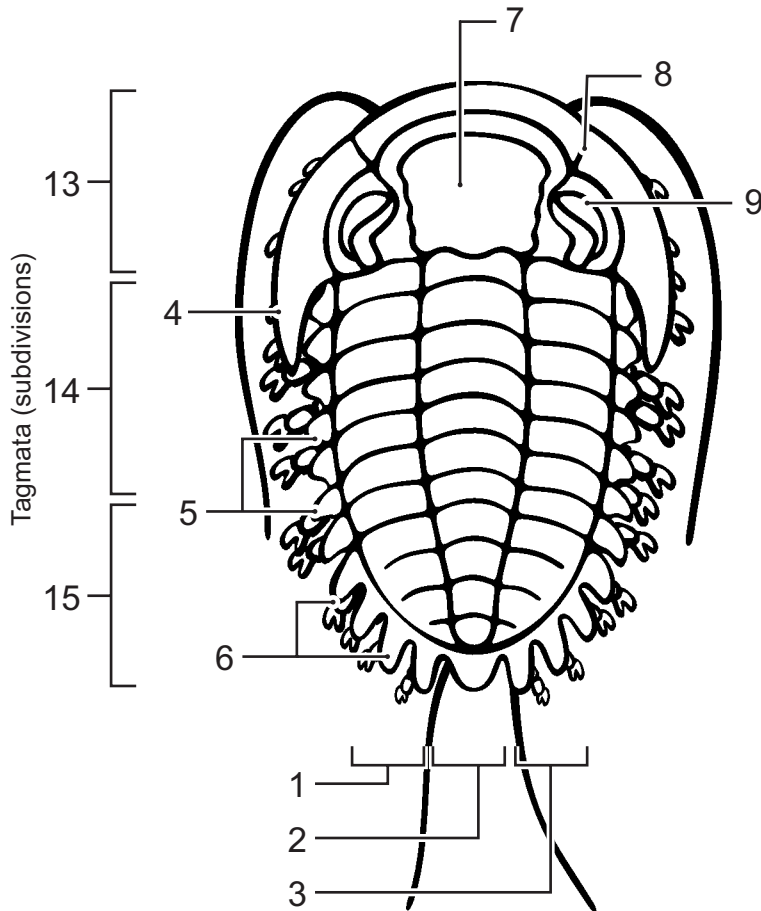

Features of the Trilobite (Class Trilobita)

- 1·Left pleural lobe
- 2·Axial lobe
- 3·Right pleural lobe
- 4·Genal spine
- 5·Pleural spines
- 6·Pygidial spines

- 7·Glabella
- 8·Facial suture
- 9·Compound eye
- 10·Hypostome (mouthplate)
- 11·Antennae
- 12·Legs
- 13·Cephalon
- 14·Thorax
- 15·Pygidium

Dorsal (top) view

Ventral (bottom) view